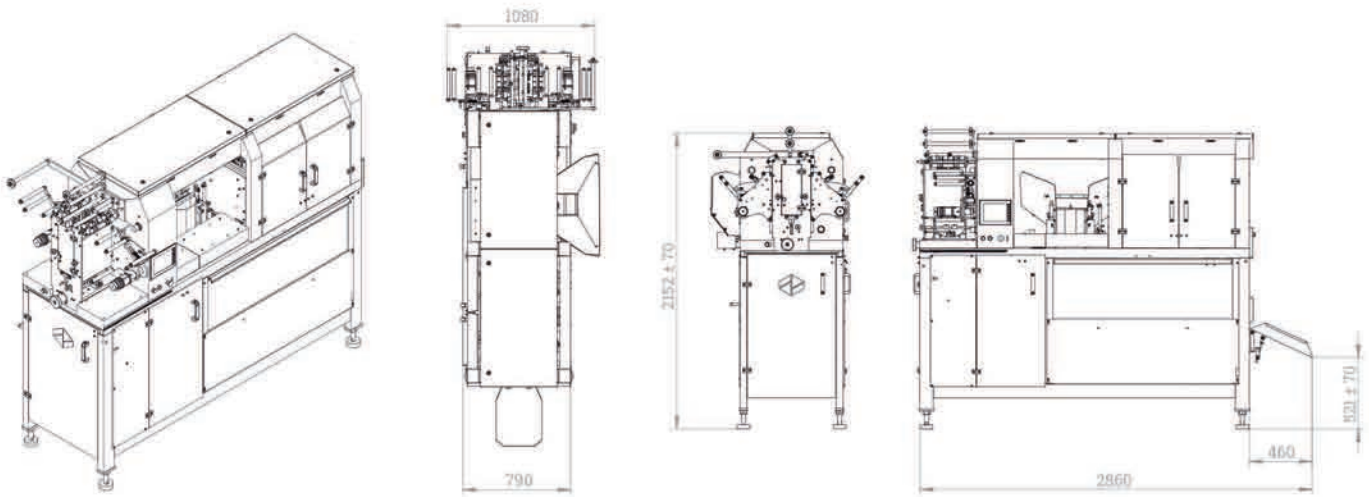

CB-148

Automatic Welding Machine
for D-PACK Bags

- › High-Productivity, up to 32 bags per minute
- › Makes D-PACK & DAUSAC bags from 0.5Kg (1 LBS) up to 5 Kg (10 LBS)
- › Remote Maintenance via Ethernet Connection
- › Optional Direct Thermal Transfer Printer
- › Delicate produce handling due to horizontal design

CB-148 ›

Simplicity

Versatility

**Maximum
autonomy**

**High
productivity**

The CB-148 makes the exclusive D-Pack bag, the most elegant stand-up net bag for fresh produce. The D-Pack's presentation and carry handle offer the consumer a premium look and comfortable way of picking up the bag.

- › The CB-148 is built on a horizontal frame, allowing for maximum production and gentle handling.
- › The CB-148 incorporates a color LCD touch-screen with intuitive software. It also allows for easy remote diagnostics via a built-in Ethernet port.