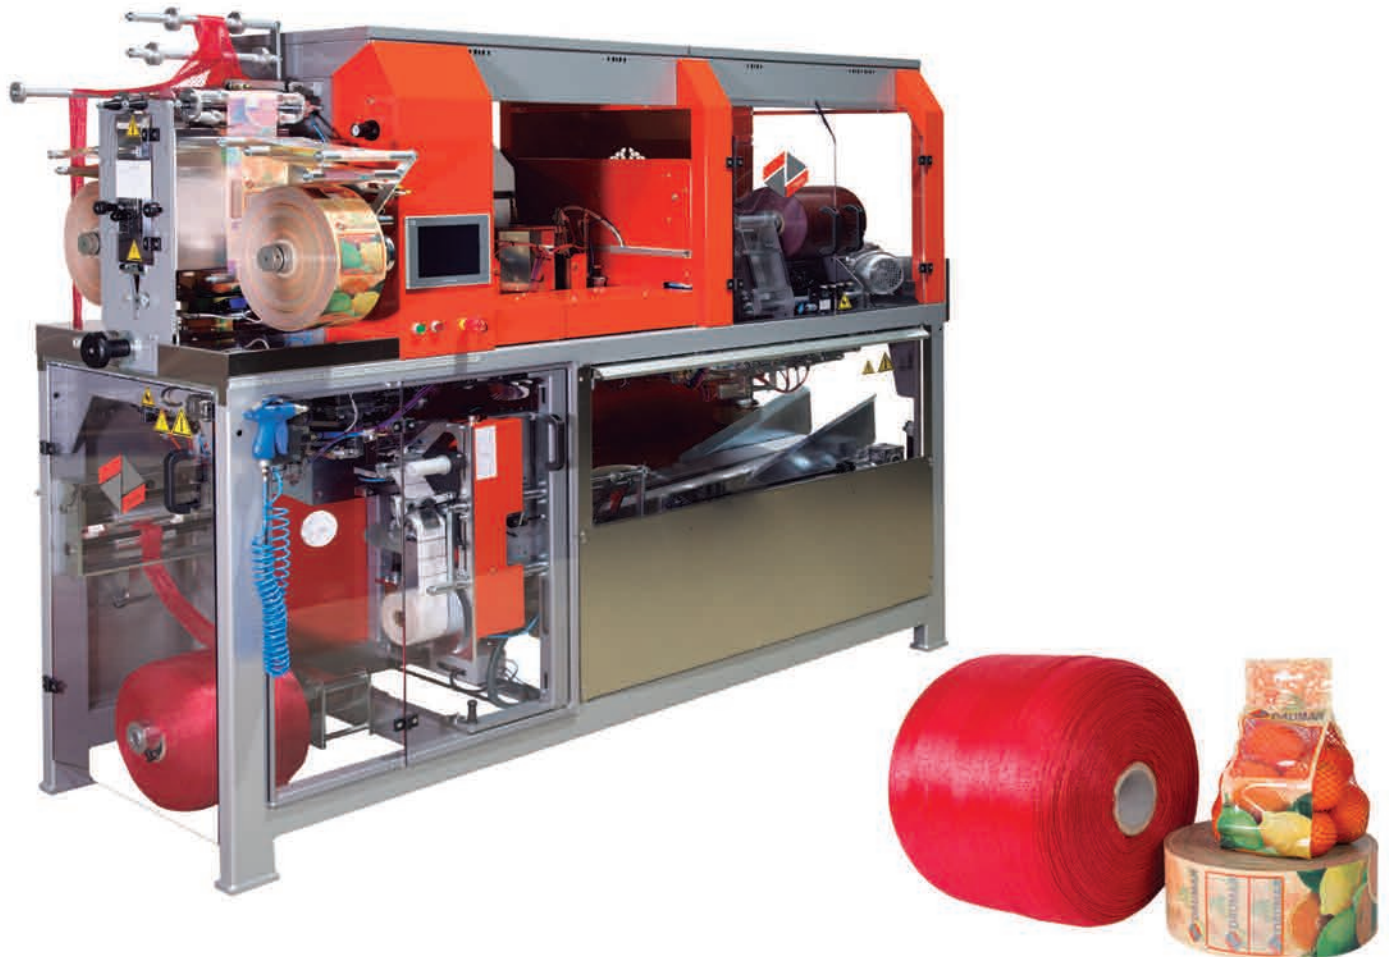

CB-148

Automatic Welding Machine
for D-PACK Bags

- › High-Productivity, up to 32 bags per minute
- › Makes D-PACK & DAUSAC bags from 0.5Kg (1 LBS) up to 5 Kg (10 LBS)
- › Remote Maintenance via Ethernet Connection
- › Optional Direct Thermal Transfer Printer
- › Delicate produce handling due to horizontal design

CB-148 ›

Simplicity

Versatility

**Maximum
autonomy**

**High
productivity**

The CB-148 makes the exclusive D-Pack bag, the most elegant stand-up net bag for fresh produce. The D-Pack's presentation and carry handle offer the consumer a premium look and comfortable way of picking up the bag.

- › The CB-148 is built on a horizontal frame, allowing for maximum production and gentle handling.
- › The CB-148 incorporates a color LCD touch-screen with intuitive software. It also allows for easy remote diagnostics via a built-in Ethernet port.